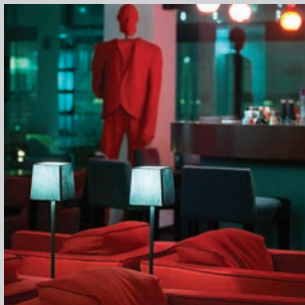

Accommodating up to 250 guests for special events (anniversary party, after-office party), the Pisco Sour Bar, in warm red tones, radiates life and rhythm.

WIDTH 15.15m   Length 21.19m