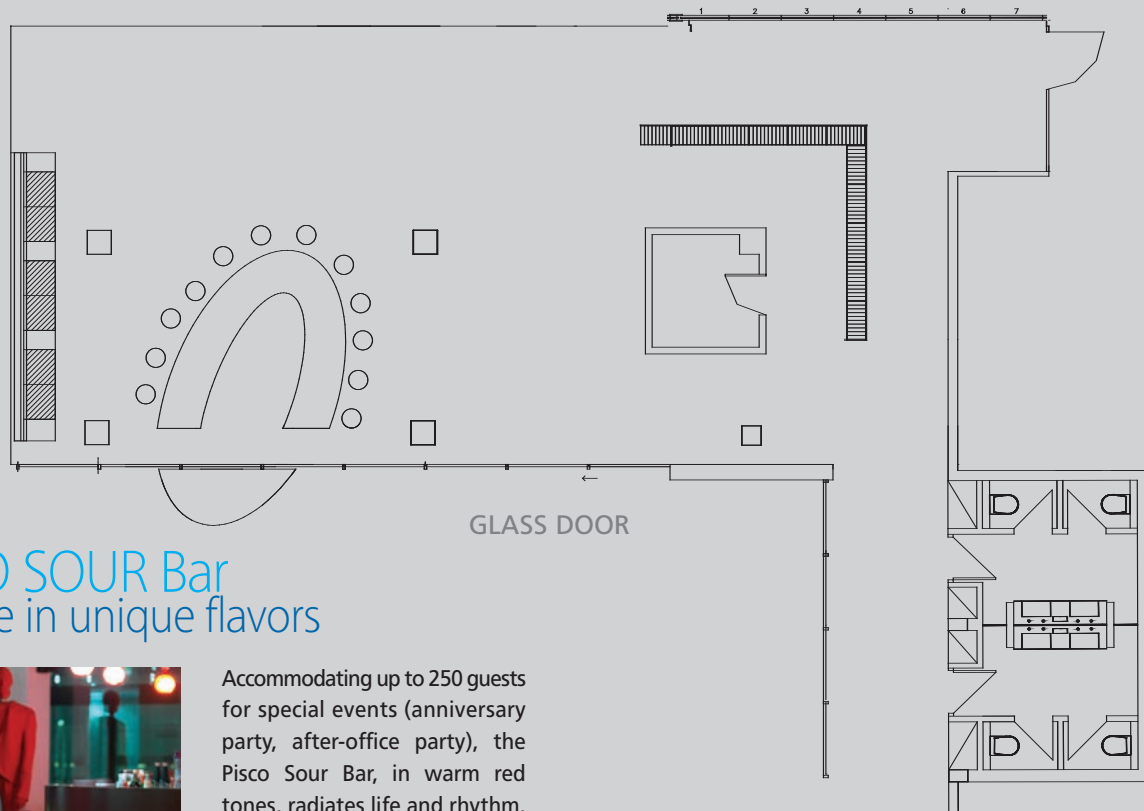

## MEDITATION Breakout Room

Body & soul

Relax your body and mind in this soothing environment with a view to the water cube, ideal for moments of contemplation & revitalization.

WIDTH 4.80m      Length 10.50m

POOL

GLASS DOOR

POOL

Dimensions					Capacities				
ROOM NAME	Feet (LxWxH)	Square Feet	Meters (LxWxH)	Square Meters	Banquet	Dinner Dance	Cocktail Reception	Classroom	Theater Style
<b>Agora</b>	49.20x23.00x9.20	1131.60	15.35x7.40x2.80	105	55	45/200	150	50	110
<b>Avaton</b>	26.00x16.25x9.20	422.50	7.90x4.95x2.80	40	14	15/30	30	18	20
<b>Library</b>	30.34x13.35x9.20	405.03	9.13x3.69x2.80	37.65	N/A	20/30	30	15	20
<b>Meditation</b>	34.44x15.74x9.20	542.08	10.50x4.80x2.80	50.40	30	32/30	30	20	30
<b>Wine Gallery</b>	49.70x69.55x9.20-19.68	3456.63	15.15x21.20x2.80-6.00	321.20	200	150	400		

## PISCO SOUR Bar

Indulge in unique flavors

Accommodating up to 250 guests for special events (anniversary party, after-office party), the Pisco Sour Bar, in warm red tones, radiates life and rhythm.

WIDTH 15.15m    Length 21.19m