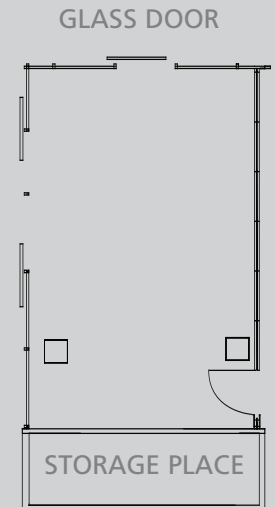

#### On request:

- >Slide Projector
- >Wireless microphone clip
- >Laptop for personal use
- >Photocopier / Fax machine

The perfect setting for executive meetings of up to 14 delegates in board style, 18 in U shape and 20 in theatre style. This fully air-conditioned facility is 40m<sup>2</sup> and is stylishly decorated offering natural daylight.

WIDTH 4.95m      Length 7.90m