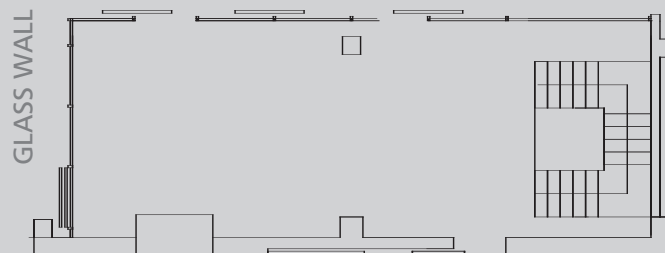

## MEDITATION Breakout Room

Body & soul

Relax your body and mind in this soothing environment with a view to the water cube, ideal for moments of contemplation & revitalization.

WIDTH 4.80m      Length 10.50m

POOL

GLASS DOOR

POOL

Dimensions					Capacities				
ROOM NAME	Feet (LxWxH)	Square Feet	Meters (LxWxH)	Square Meters	Banquet	Dinner Dance	Cocktail Reception	Classroom	Theater Style
<b>Agora</b>	49.20x23.00x9.20	1131.60	15.35x7.40x2.80	105	55	45/200	150	50	110
<b>Avaton</b>	26.00x16.25x9.20	422.50	7.90x4.95x2.80	40	14	15/30	30	18	20
<b>Library</b>	30.34x13.35x9.20	405.03	9.13x3.69x2.80	37.65	N/A	20/30	30	15	20
<b>Meditation</b>	34.44x15.74x9.20	542.08	10.50x4.80x2.80	50.40	30	32/30	30	20	30
<b>Wine Gallery</b>	49.70x69.55x9.20-19.68	3456.63	15.15x21.20x2.80-6.00	321.20	200	150	400		